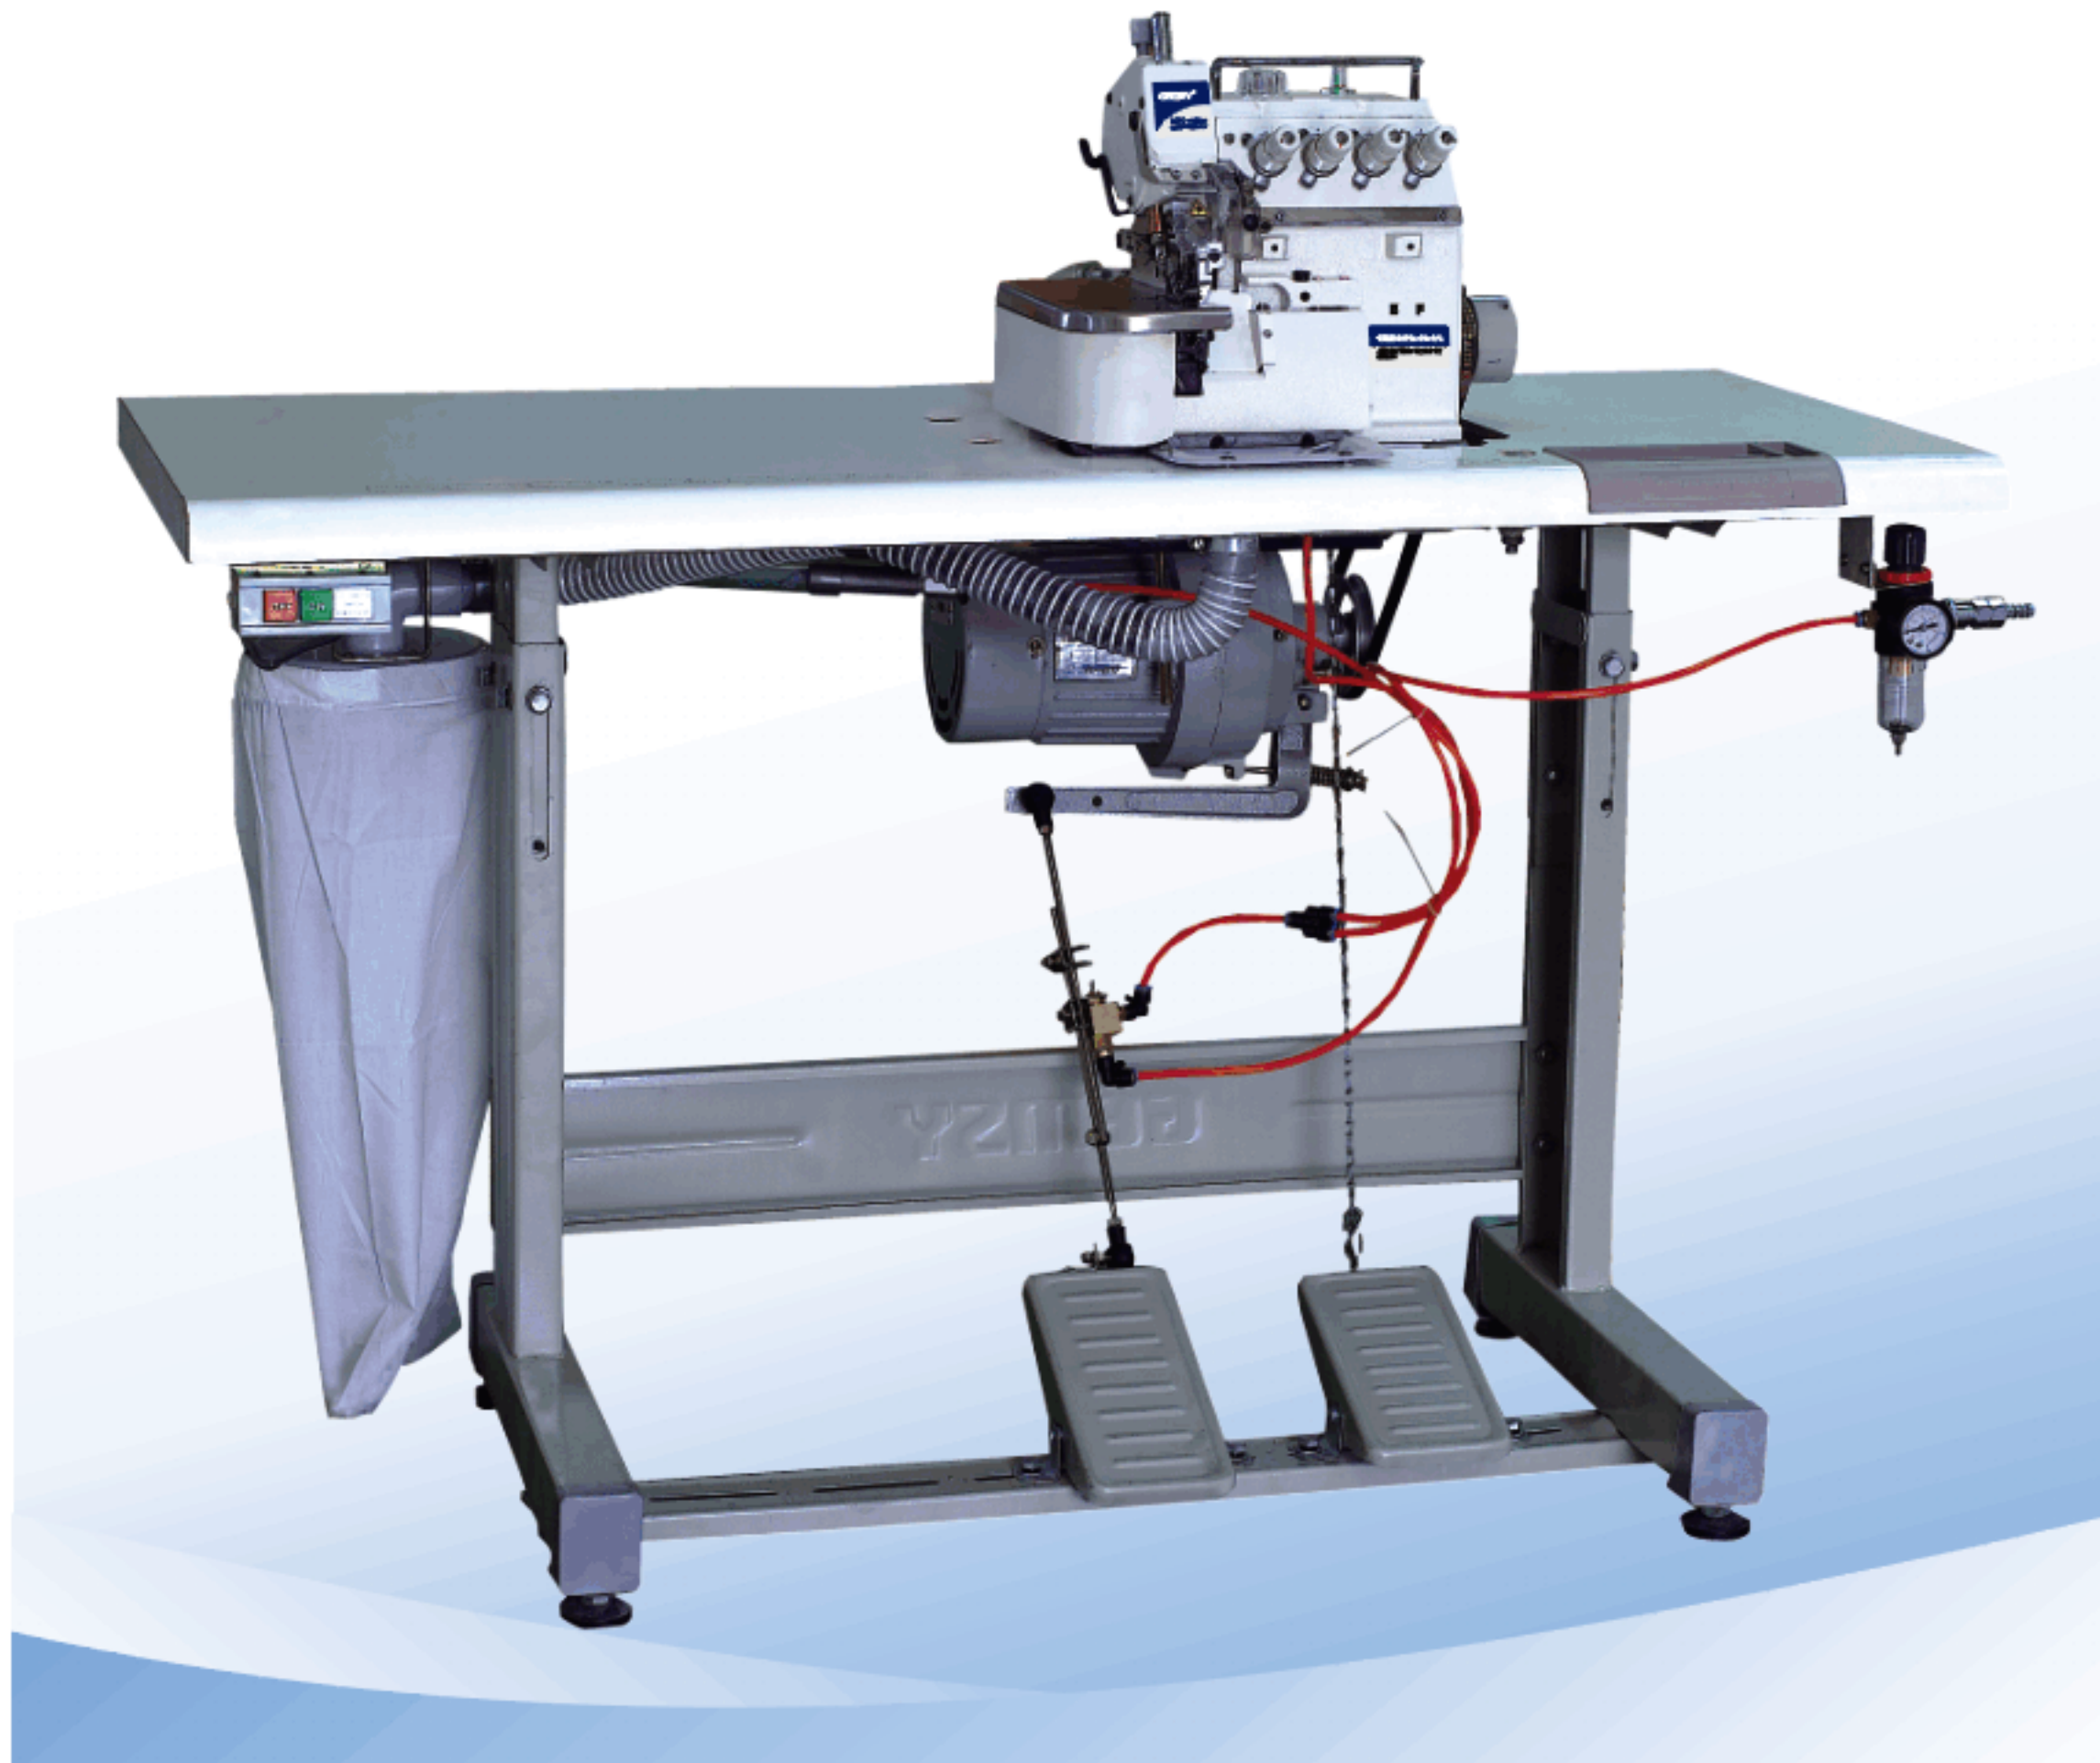

## GEM3900G-04/04-CQ

### Vertical auto-sucking overlock machine with auto-trimmer

High speed, low noise, small start-up power space, beautiful appearance, easy operation, stable stitches, convenient adjustment, suitable for all kinds thin, medium, thick fabric of over edging operation. Due to its automatic lubricating device, it operates perfectly and smoothly.